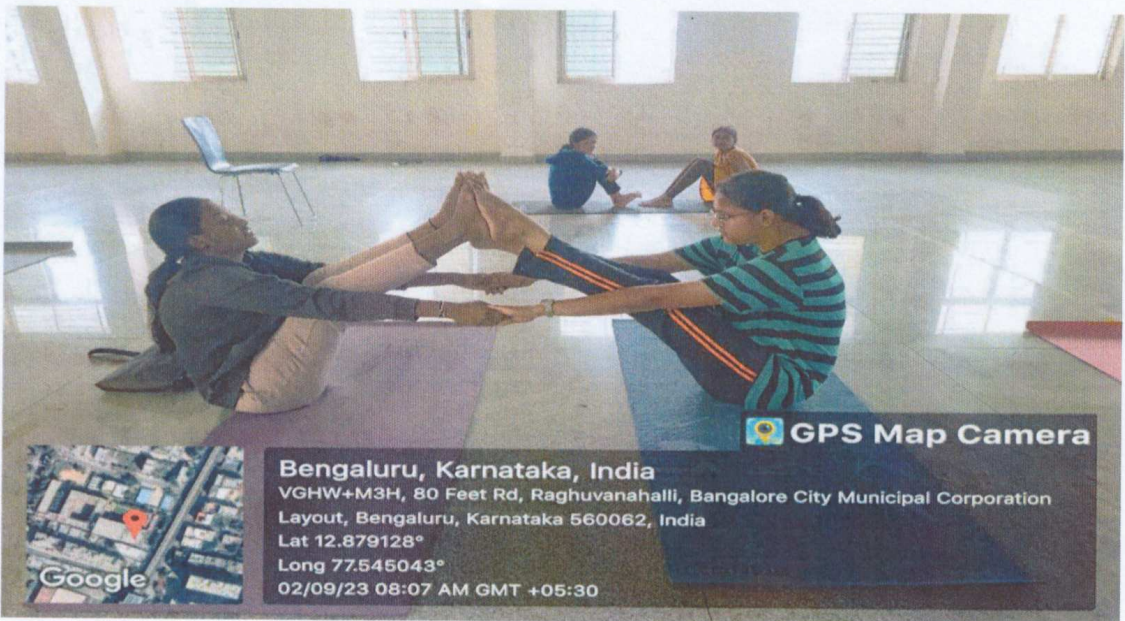

Tel: 080-28435722 / 24

Web : www.ksit.edu.in

Photos of Yoga:

Shamas
PRINCIPAL
K.S. INSTITUTE OF TECHNOLOGY
BENGALURU - 560 109.

GPS Map Camera

Bengaluru, Karnataka, India
Regenersis India, Raghuvanahalli, Bangalore City Municipal Corporation Layout,
Bengaluru, Karnataka 560062, India
Lat 12.87705°
Long 77.544208°
19/08/23 09:28 AM GMT +05:30