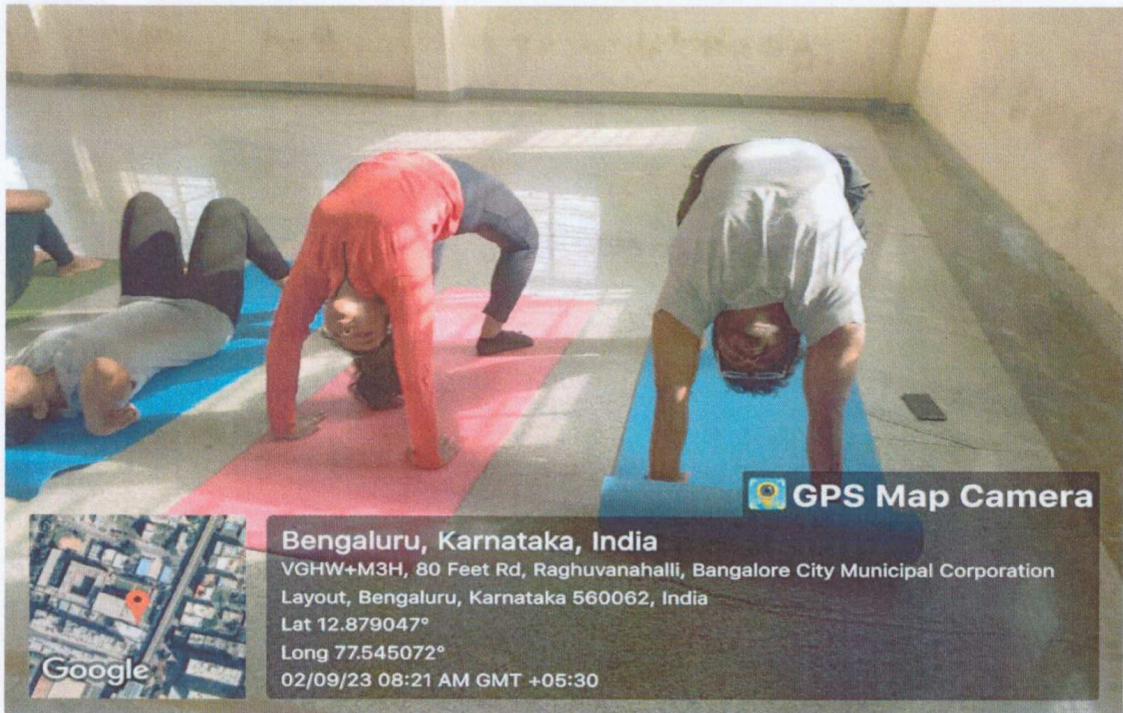

GPS Map Camera

Bengaluru, Karnataka, India
VGHW+M3H, 80 Feet Rd, Raghuvanahalli, Bangalore City Municipal Corporation
Layout, Bengaluru, Karnataka 560062, India
Lat 12.879047°
Long 77.545072°
02/09/23 08:21 AM GMT +05:30