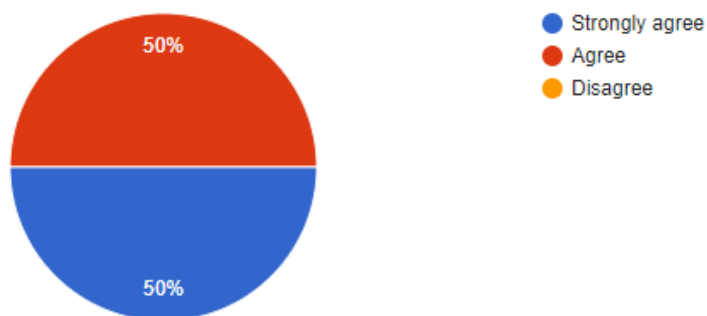

KSIT
K. S. INSTITUTE OF TECHNOLOGY

KAMMAVARI SANGHAM (R) - 1952

K. S. INSTITUTE OF TECHNOLOGY

(Approved by AICTE, New Delhi; Affiliated to VTU, Belagavi, Karnataka; Accredited by NBA & NAAC)

#14, Raghuvanahalli, Kanakapura Road, Bengaluru - 560109

Tel: 080-28435722 / 24

Web : www.ksit.edu.in

Analysis of Employers Feedback on Syllabus and Transaction at the Institution 2023-24

1.The syllabus framed cater to the needs of the industry.

6 responses

2.Graduates are competent in the technical knowledge needed by your industry.

6 responses