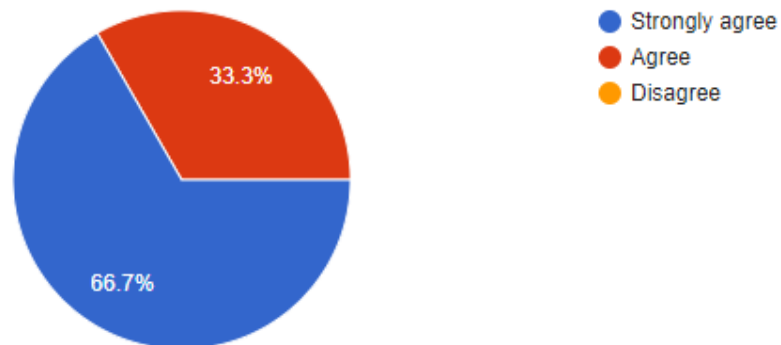

KSIT
K. S. INSTITUTE OF TECHNOLOGY

KAMMAVARI SANGHAM (R) - 1952

K. S. INSTITUTE OF TECHNOLOGY

(Approved by AICTE, New Delhi; Affiliated to VTU, Belagavi, Karnataka; Accredited by NBA & NAAC)

#14, Raghuvanahalli, Kanakapura Road, Bengaluru - 560109

Tel: 080-28435722 / 24

Web : www.ksit.edu.in

Analysis of Employers Feedback on Syllabus and Transaction at the Institution 2023-24

1.The syllabus framed cater to the needs of the industry.

6 responses

2.Graduates are competent in the technical knowledge needed by your industry.

6 responses